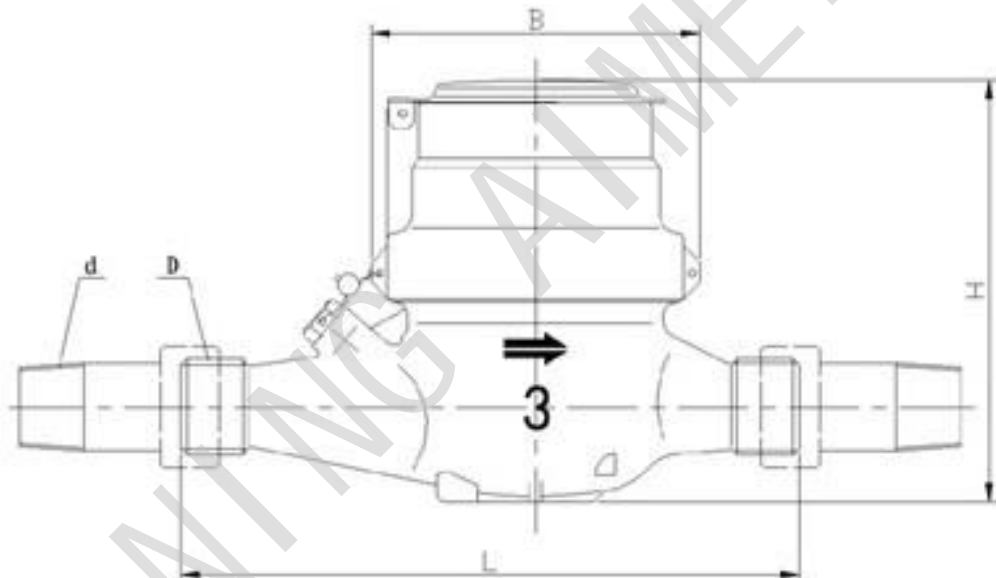

## DIMENSIONS AND WEIGHT

Type	Size	Length	Width	Height	Connecting Thread D	Weight (kg)
	mm					
MSA-15	15	165	99	115	G 3/4B	1.6