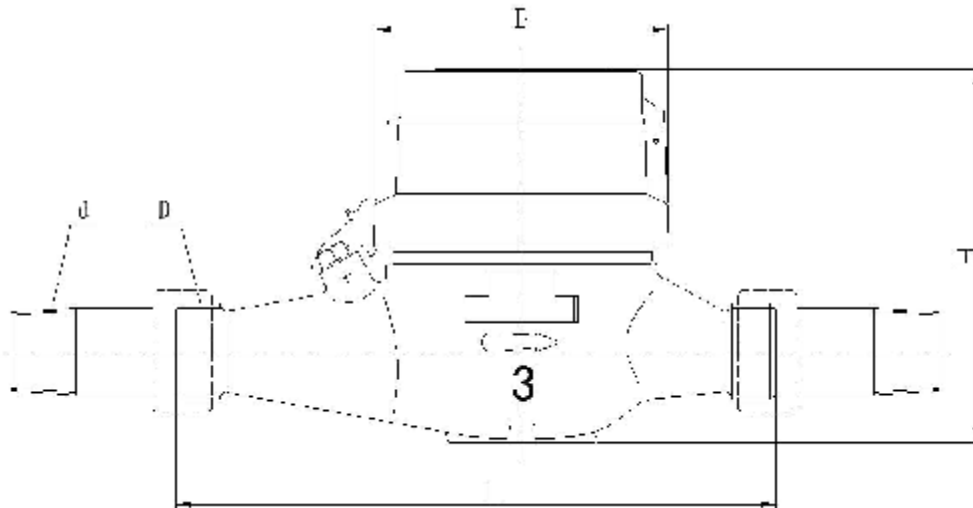

## DIMENSIONS AND WEIGHT

Type	Size	Length	Width	Height	Connecting Thread D	Weight (kg)
LXSC-15K	15	165	99	104	G 3/4B	1.4/1.6